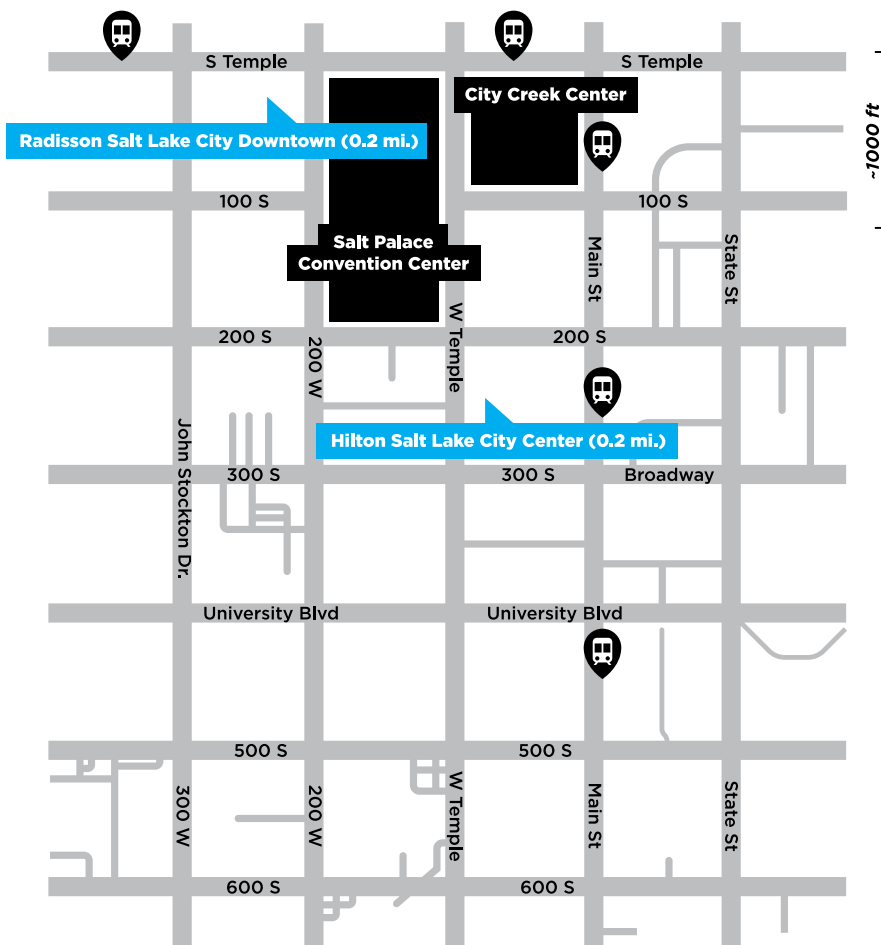

Connect SPORTS

Salt Lake City · Aug. 23-25, 2018

HOST HOTEL INFORMATION

For Connect 2018 in Salt Lake City, supplier attendees select their hotels on a first come, first served basis.

Connect is going green this year, so all hotels are within walking distance from the Salt Palace Convention Center and can also be accessed for free via Salt Lake's TRAX public transit system. For more information on the TRAX free fare zone, visit rideuta.com/Fares-And-Passes/Free-Fare-Zone.

THE HOTELS

Hilton Salt Lake City Center

- Award-winning local brew is around the corner at Squatters Brew Pub.
- Home of Spencer's, Salt Lake's original prime steakhouse and bar.
- Wake up and enjoy some coffee at the Starbucks coffee shop that's adjacent to the lobby.
- Guests have easy access to shopping at City Creek Mall and the Salt Palace Convention Center.

Radisson Salt Lake City Downtown

- With Copper Canyon Grill House on site, great food is close by.
- Conveniently located near Historic Temple Square.
- Proudly brewing Starbucks coffee at Coffee & News, located in the lobby of the hotel.
- Stay close to the Salt Palace Convention Center, which is adjacent to our hotel.